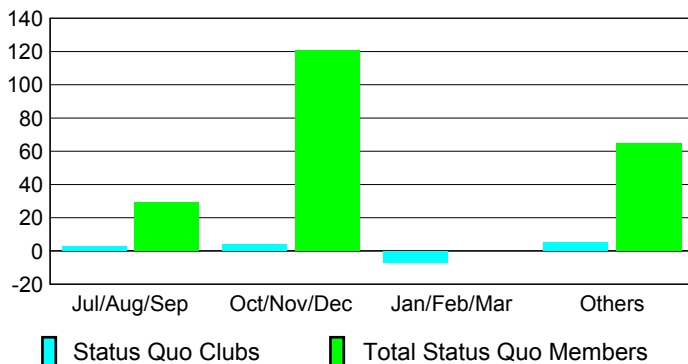

### Clubs 2007-2008

Month	New Club Goal	Actual New Clubs	Actual Dropped Clubs	Gain/Loss of Clubs	Gain/Loss of Clubs
Jul/Aug/Sep	0	0	-3	-3	0
Oct/Nov/Dec	0	0	1	1	0
Jan/Feb/Mar	0	0	2	2	0
Apr/May/June	0	1	-2	-1	0
<b>Totals</b>	<b>0</b>	<b>1</b>	<b>-2</b>	<b>-1</b>	<b>0</b>

### Club Results 2008-2009

Goal, New, Dropped, Gain/Loss

### Comparison of Club Gain/Loss

Current Year Compared to the Previous Year

### YTD Status Quo Clubs 2008-2009

Status Quo Clubs Compared to Status Quo Members