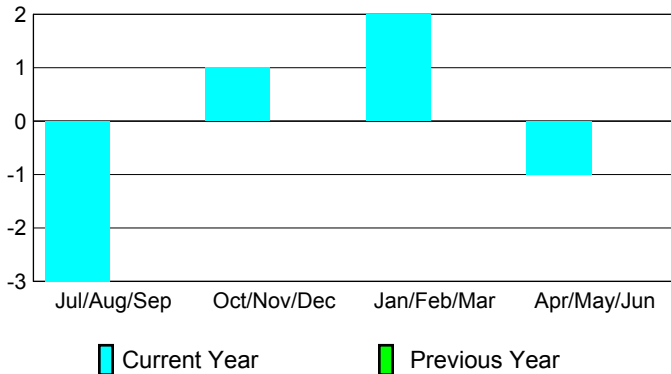

2008-2009 GMT Quarterly Report for District (or Undistricted) **District T 4**

GMT: **ORLANDO TEUBER**

Location: **CHILE**

GMT CA: **3**

CLUBS

Club Results 2008-2009

Clubs 2007-2008

Month	New Club Goal	Actual New Clubs	Actual Dropped Clubs	Gain/Loss of Clubs	Gain/Loss of Clubs
Jul/Aug/Sep	0	0	-3	-3	0
Oct/Nov/Dec	0	0	1	1	0
Jan/Feb/Mar	0	0	2	2	0
Apr/May/June	0	1	-2	-1	0
Totals	0	1	-2	-1	0

Club Results 2008-2009

Goal, New, Dropped, Gain/Loss

Comparison of Club Gain/Loss

Current Year Compared to the Previous Year

YTD Status Quo Clubs 2008-2009

Status Quo Clubs Compared to Status Quo Members

MEMBERSHIP

Membership Results 2008-2009

Membership 2007-2008

Month	Net Memb Goal	Actual New Memb	Actual Dropped Memb	Gain/Loss of Memb	Gain/Loss of Memb
Jul/Aug/Sep	0	27	-48	-21	15
Oct/Nov/Dec	0	52	-20	32	-8
Jan/Feb/Mar	0	12	-29	-17	-14
Apr/May/June	0	71	-21	50	1
Totals	0	162	-118	44	-6

Membership Results 2008-2009

Goal, New, Dropped, Gain/Loss

Comparison of Membership Gain/Loss

Current Year Compared to the Previous Year

Gender Comparison 2008-2009

Jul/Aug/Sep

Oct/Nov/Dec

Jan/Feb/Mar

Apr/May/June

Male

Female