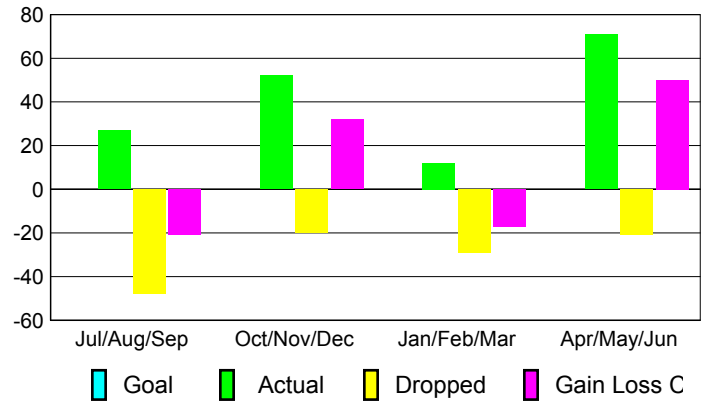

Membership Results 2008-2009

Goal, New, Dropped, Gain/Loss

Comparison of Membership Gain/Loss

Current Year Compared to the Previous Year