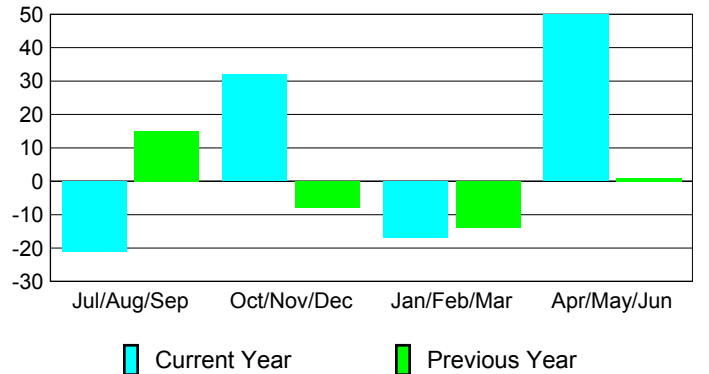

Gender Comparison 2008-2009

Jul/Aug/Sep

Oct/Nov/Dec

Jan/Feb/Mar

Apr/May/June

Male

Female