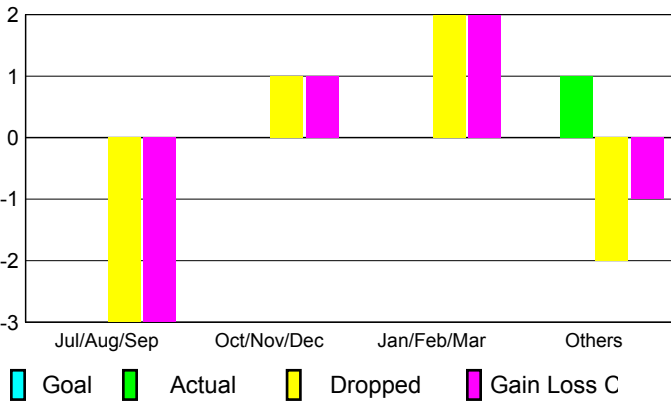

2008-2009 GMT Quarterly Report for District (or Undistricted) **District T 4**

GMT: **ORLANDO TEUBER**

Location: **CHILE**

GMT CA: **3**

CLUBS

Club Results 2008-2009

Clubs 2007-2008

Month	New Club Goal	Actual New Clubs	Actual Dropped Clubs	Gain/Loss of Clubs	Gain/Loss of Clubs
Jul/Aug/Sep	0	0	-3	-3	0
Oct/Nov/Dec	0	0	1	1	0
Jan/Feb/Mar	0	0	2	2	0
Apr/May/June	0	1	-2	-1	0
Totals	0	1	-2	-1	0

Club Results 2008-2009

Goal, New, Dropped, Gain/Loss

Comparison of Club Gain/Loss

Current Year Compared to the Previous Year